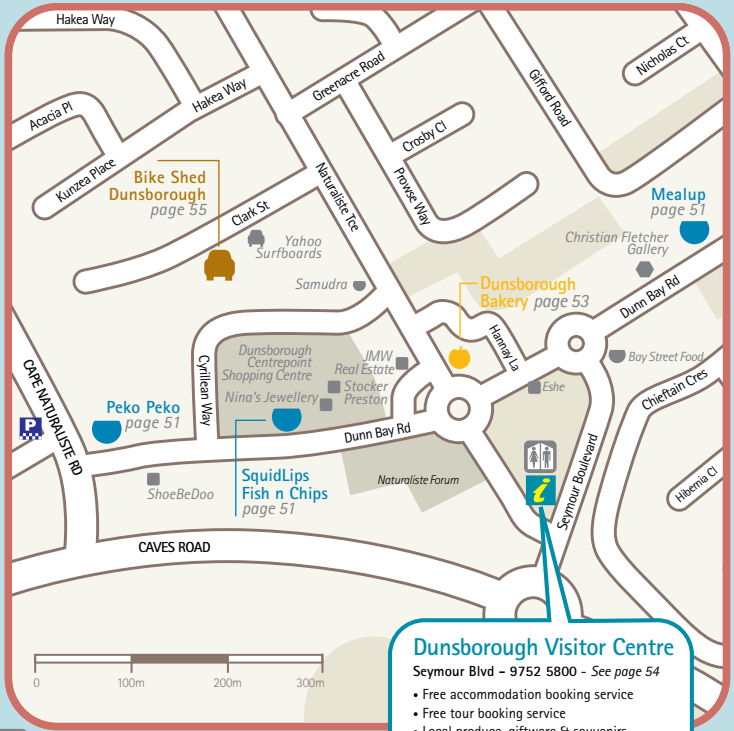

Joins Map 04

Joins Map 02

Cowaramup CBD
See page 29 for comprehensive map of CBD and services

Margaret River CBD
See page 28 for comprehensive map of CBD and services

0 2 4 6 8 10 kms

Augusta CBD
 See page 49 for comprehensive map of CBD and services

Map 05

0 100m 200m 300m 400m 500m

MARGARET RIVER

Map 09

CBD & SURROUNDS DUNSBOROUGH

Dunsborough Visitor Centre
 Seymour Blvd - 9752 5800 - See page 54

- Free accommodation booking service
- Free tour booking service
- Local produce, giftware & souvenirs
- Expert local advice

Map 11

0 200m 400m 600m 800m 1km

CBD & SURROUNDS BUSSELTON

Joins Map 12

Busselton Jetty & Underwater Observatory
page 43

Gale Street Motel & Villas
page 34

Jacaranda Guesthouse
page 36

Blue Bay Apartments
page 32

Busselton Jetty Chalets
page 33

Busselton CBD
See page 27 for comprehensive map of CBD and services

Busselton Beach Resort
page 33

Geographe Marina
The Deck Marina Bar & Restaurant
page 39 Et page 40

Legend Charters
page 39 Et page 40