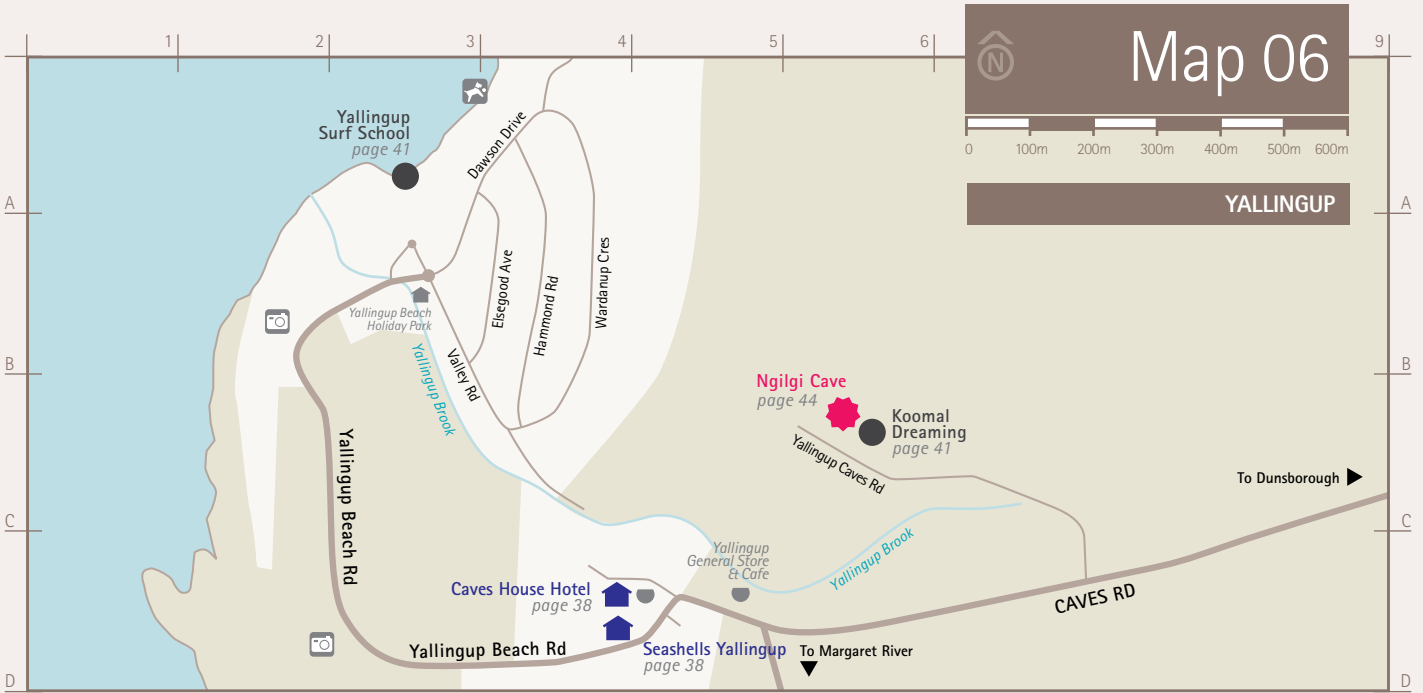

Map 01

Joins Map 02

Joins Map 03

Map 02

kms 1 2 3 4 5 6

Joins Map 03

Map 03

Joins Map 01

Joins Map 04

Joins Map 02

Cowaramup CBD
See page 29 for comprehensive map of CBD and services

Margaret River CBD
See page 28 for comprehensive map of CBD and services

0 2 4 6 8 10 kms

Augusta CBD
 See page 49 for comprehensive map of CBD and services

Map 05

0 100m 200m 300m 400m 500m

MARGARET RIVER

Map 09

CBD & SURROUNDS DUNSBOROUGH

Dunsborough Visitor Centre
 Seymour Blvd - 9752 5800 - See page 54

- Free accommodation booking service
- Free tour booking service
- Local produce, giftware & souvenirs
- Expert local advice

Map 11

0 200m 400m 600m 800m 1km

CBD & SURROUNDS BUSSELTON

Joins Map 12

Busselton Jetty & Underwater Observatory
page 43

Gale Street Motel & Villas
page 34

Jacaranda Guesthouse
page 36

Blue Bay Apartments
page 32