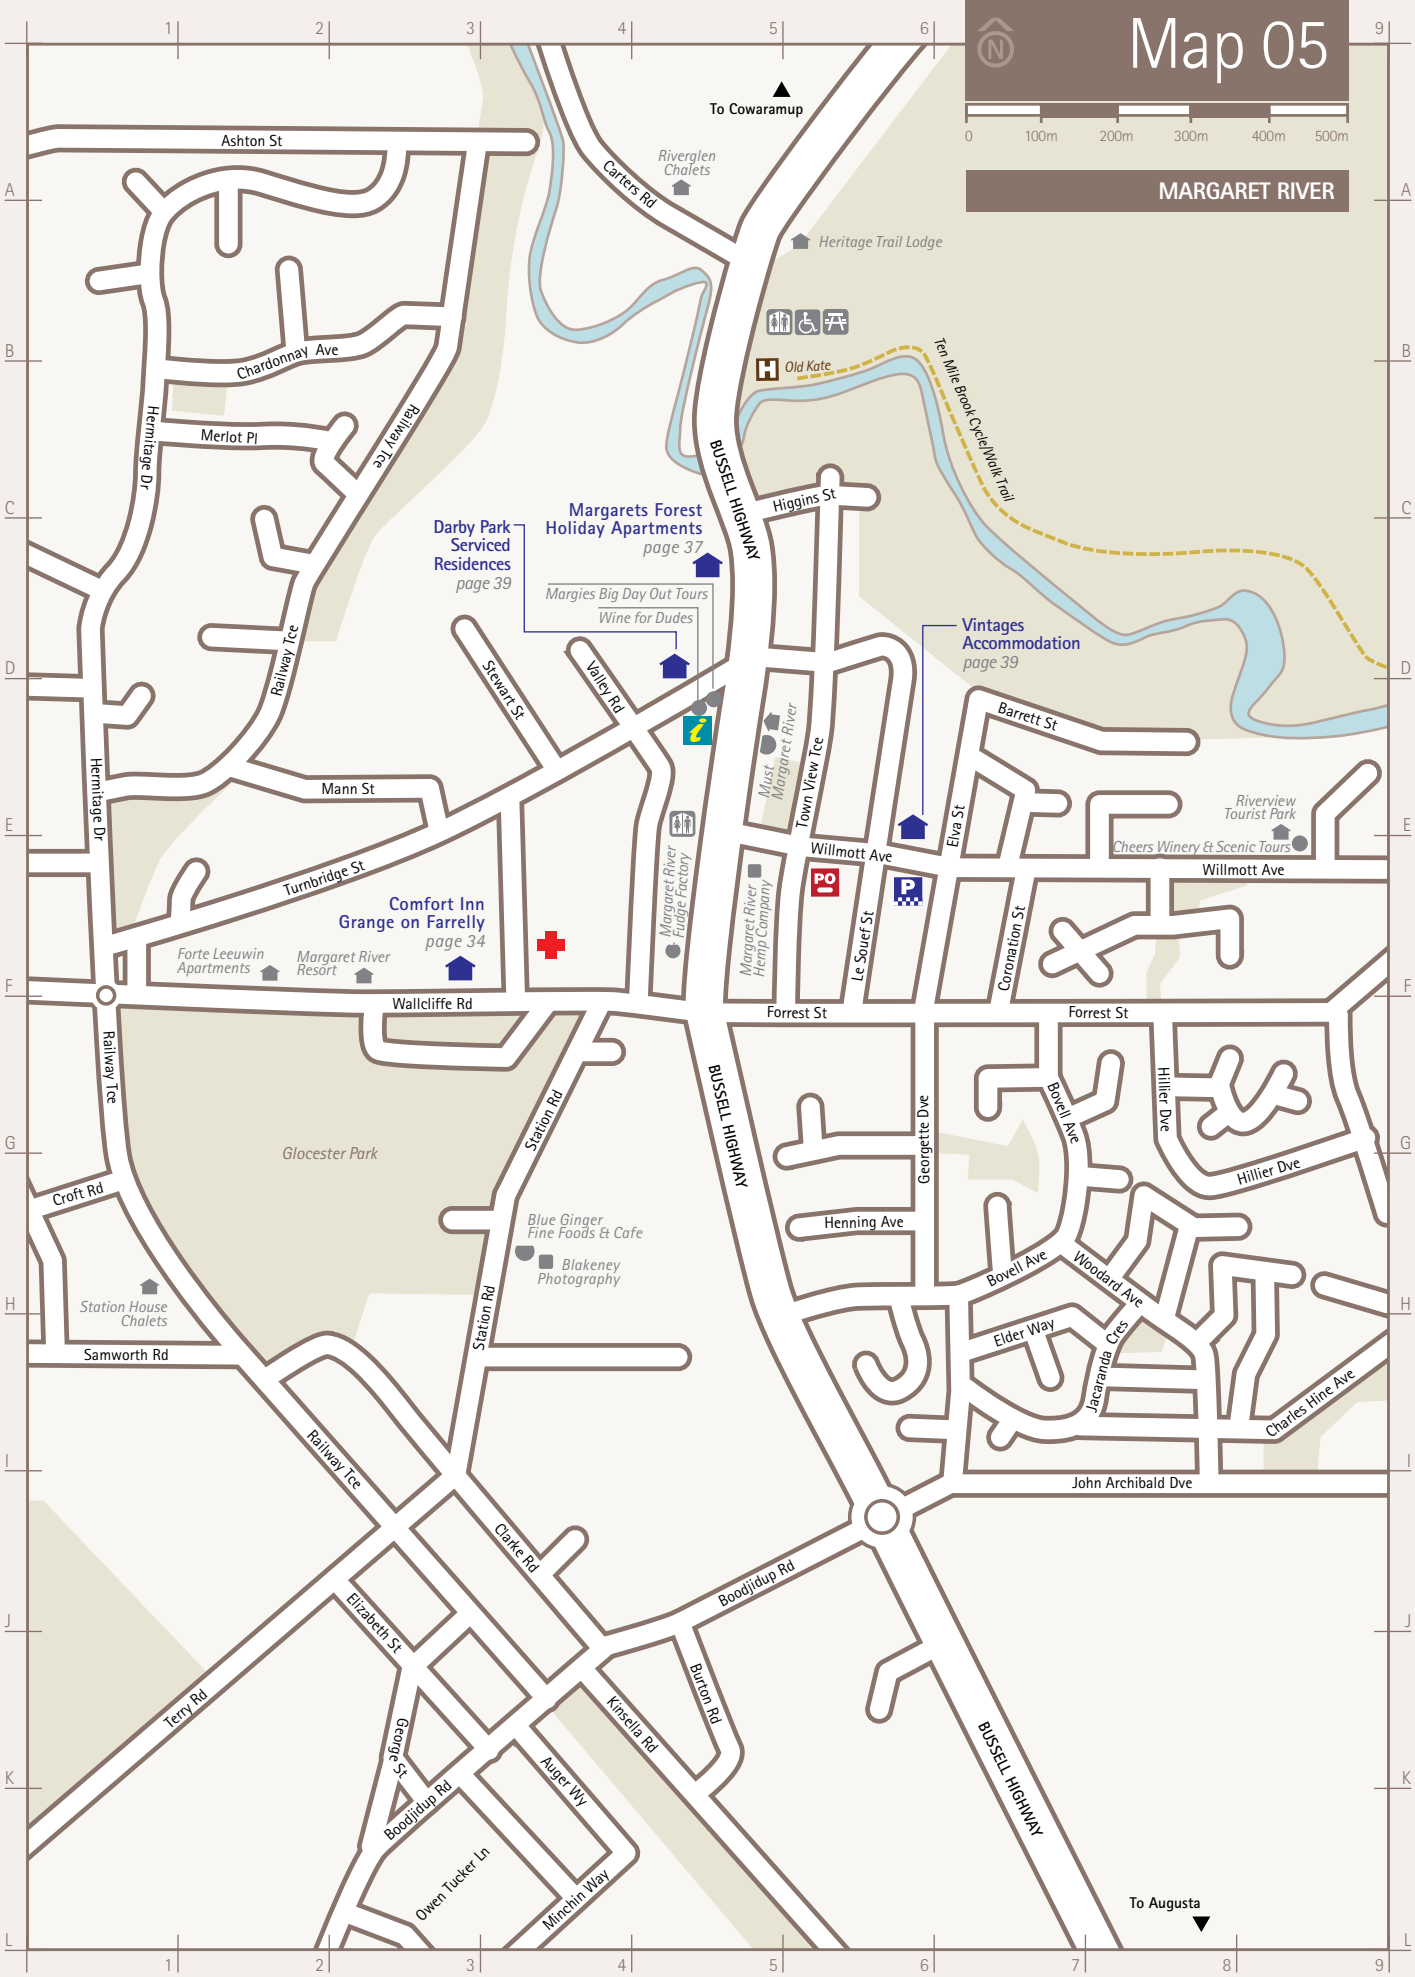

Map 01

Joins Map 02

Joins Map 03

Map 02

kms 1 2 3 4 5 6

Joins Map 03

Map 03

Joins Map 01

Joins Map 04

Joins Map 02

Cowaramup CBD
See page 29 for comprehensive map of CBD and services

Margaret River CBD
See page 28 for comprehensive map of CBD and services

0 2 4 6 8 10 kms

Augusta CBD
 See page 49 for comprehensive map of CBD and services

Map 05

0 100m 200m 300m 400m 500m

MARGARET RIVER

Map 09

CBD & SURROUNDS DUNSBOROUGH

Dunsborough Visitor Centre
 Seymour Blvd - 9752 5800 - See page 54

- Free accommodation booking service
- Free tour booking service
- Local produce, giftware & souvenirs
- Expert local advice

Map 11

0 200m 400m 600m 800m 1km

CBD & SURROUNDS BUSSELTON

Joins Map 12

Busselton Jetty & Underwater Observatory
page 43

Gale Street Motel & Villas
page 34

Jacaranda Guesthouse
page 36

Blue Bay Apartments
page 32