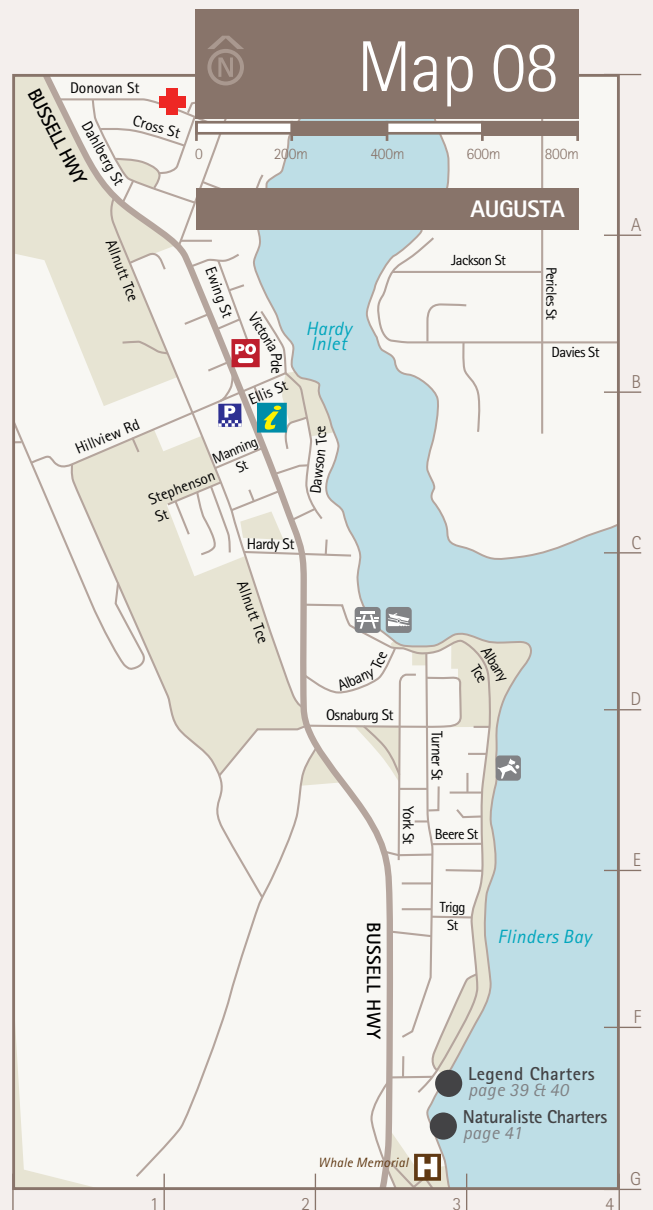

Map 01

Joins Map 02

Joins Map 03

Map 02

kms 1 2 3 4 5 6

Joins Map 03

Map 03

Joins Map 01

Joins Map 04

Joins Map 02

Cowaramup CBD
See page 29 for comprehensive map of CBD and services

Margaret River CBD
See page 28 for comprehensive map of CBD and services

0 2 4 6 8 10 kms

Augusta CBD
 See page 49 for comprehensive map of CBD and services

Map 05

0 100m 200m 300m 400m 500m

MARGARET RIVER

Map 09

CBD & SURROUNDS DUNSBOROUGH

Dunsborough Visitor Centre
 Seymour Blvd - 9752 5800 - See page 54

- Free accommodation booking service
- Free tour booking service
- Local produce, giftware & souvenirs
- Expert local advice

Map 11

0 200m 400m 600m 800m 1km

CBD & SURROUNDS BUSSELTON

Joins Map 12

Busselton Jetty & Underwater Observatory
page 43

Gale Street Motel & Villas
page 34

Jacaranda Guesthouse
page 36

Blue Bay Apartments
page 32