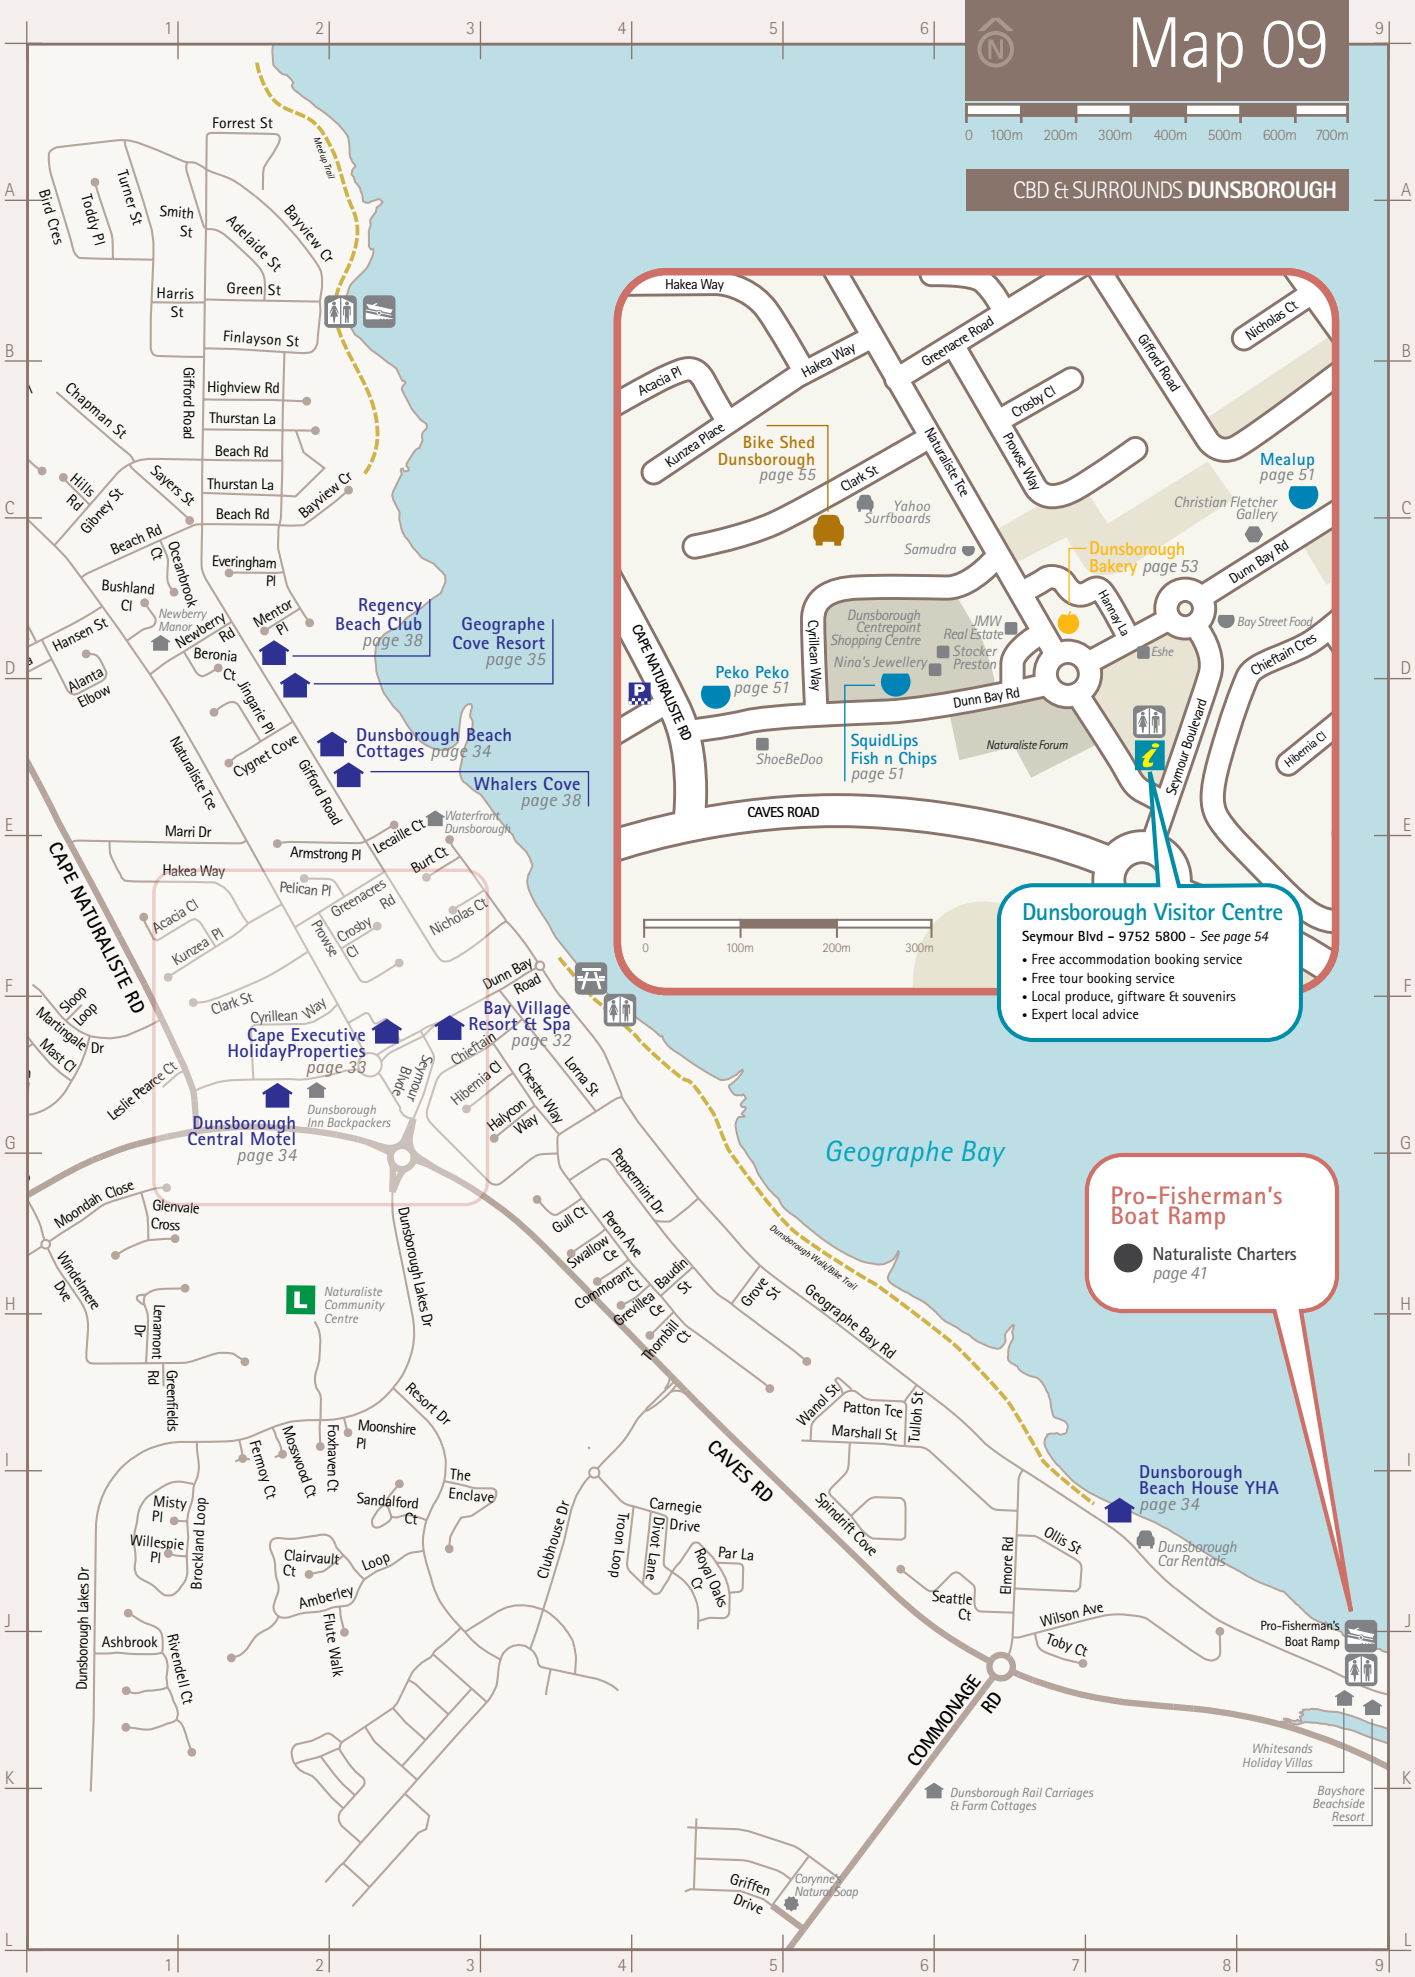

Dunsborough Visitor Centre
Seymour Blvd - 9752 5800 - See page 54

- Free accommodation booking service
- Free tour booking service
- Local produce, giftware & souvenirs
- Expert local advice

Pro-Fisherman's Boat Ramp

- Naturaliste Charters page 41