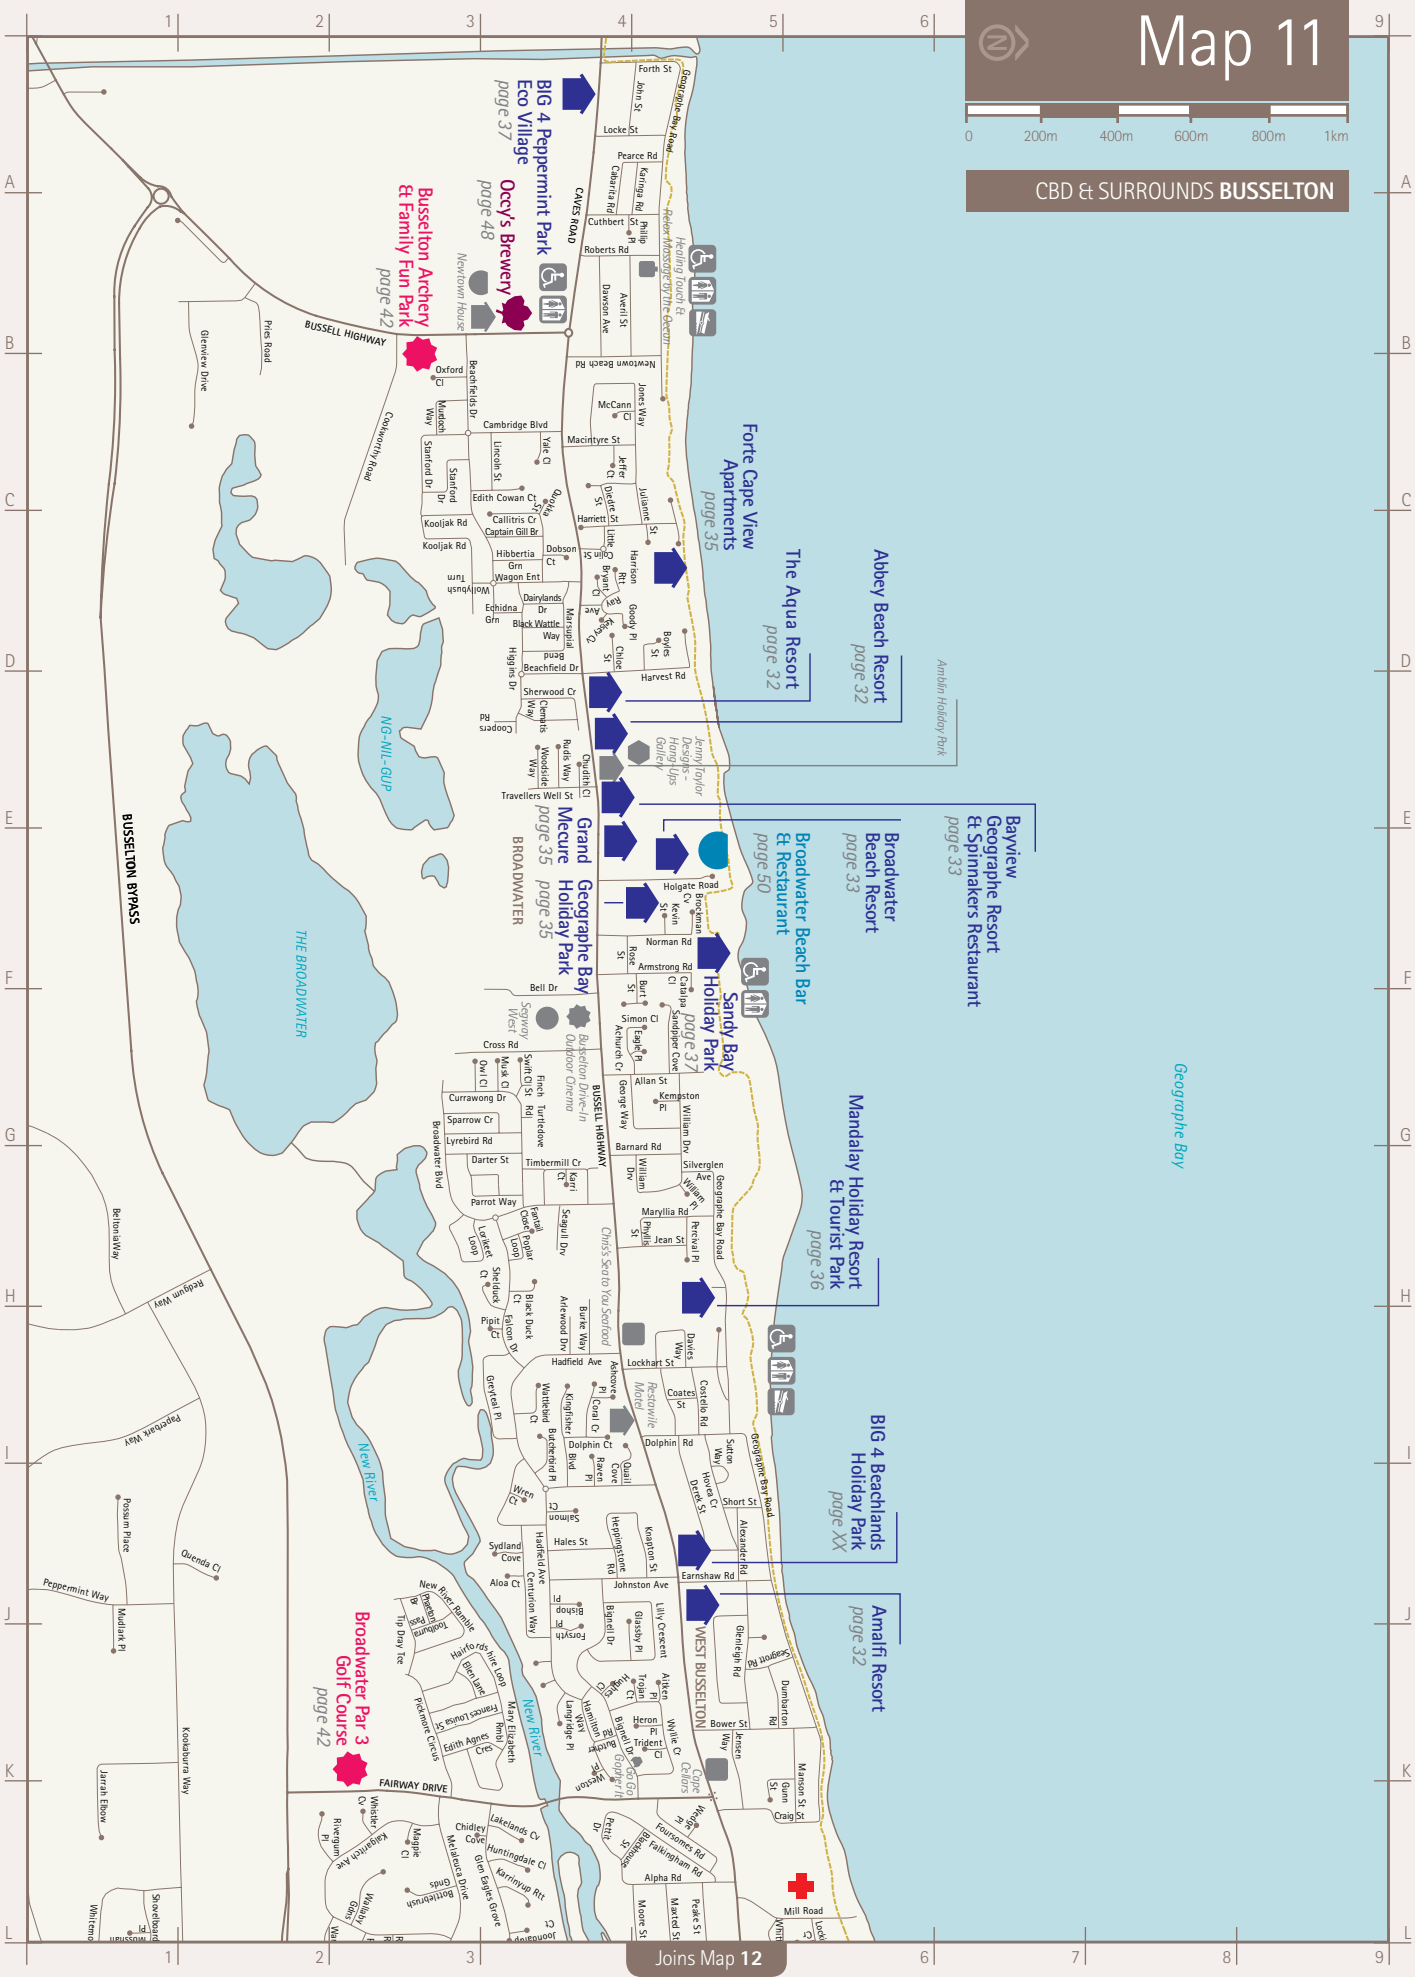

Joins Map 04

Joins Map 02

Cowaramup CBD
See page 29 for comprehensive map of CBD and services

Margaret River CBD
See page 28 for comprehensive map of CBD and services

0 2 4 6 8 10 kms

Augusta CBD
 See page 49 for comprehensive map of CBD and services

Map 05

0 100m 200m 300m 400m 500m

MARGARET RIVER

Map 09

CBD & SURROUNDS DUNSBOROUGH

Dunsborough Visitor Centre
 Seymour Blvd - 9752 5800 - See page 54

- Free accommodation booking service
- Free tour booking service
- Local produce, giftware & souvenirs
- Expert local advice

Map 11

0 200m 400m 600m 800m 1km

CBD & SURROUNDS BUSSELTON

Joins Map 12

Busselton Jetty & Underwater Observatory
page 43

Gale Street Motel & Villas
page 34

Jacaranda Guesthouse
page 36

Blue Bay Apartments
page 32

Busselton Jetty Chalets
page 33

Busselton CBD
See page 27 for comprehensive map of CBD and services

Busselton Beach Resort
page 33

Geographe Marina
The Deck Marina Bar & Restaurant
page 39 Et page 40

Legend Charters
page 39 Et page 40