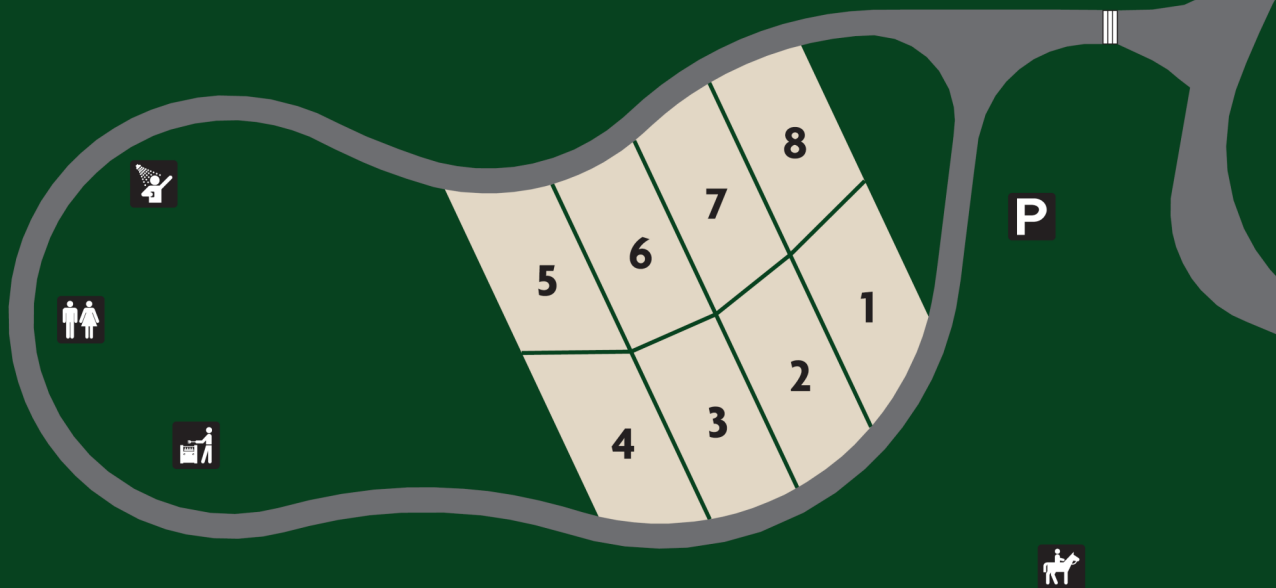

# Welcome to Hardings Paddock Campground

## Legend

Toilets Showers BBQ Area Parking Horse Trail

City of Ipswich

## Campground Rules

- All Rubbish is to be collected and removed from the campground upon departure
- All vehicles and campsites must display permits
- All vehicles must remain on designated roads and campsites
- Any disturbing noise or activity is prohibited
- Camping in designated areas only
- Do not tie ropes or lines to trees
- Horses are not permitted in the campground
- Maximum 6 people per campsite
- No potable water available on site
- Parents are fully responsible for their children
- Quiet hours – 10.00pm to 6.00am
- Small children must be accompanied by an adult in shower area/ restrooms AT ALL TIMES
- Visitors must park in visitor's lot
- All natural products within the conservation estate are protected, no collection is allowed