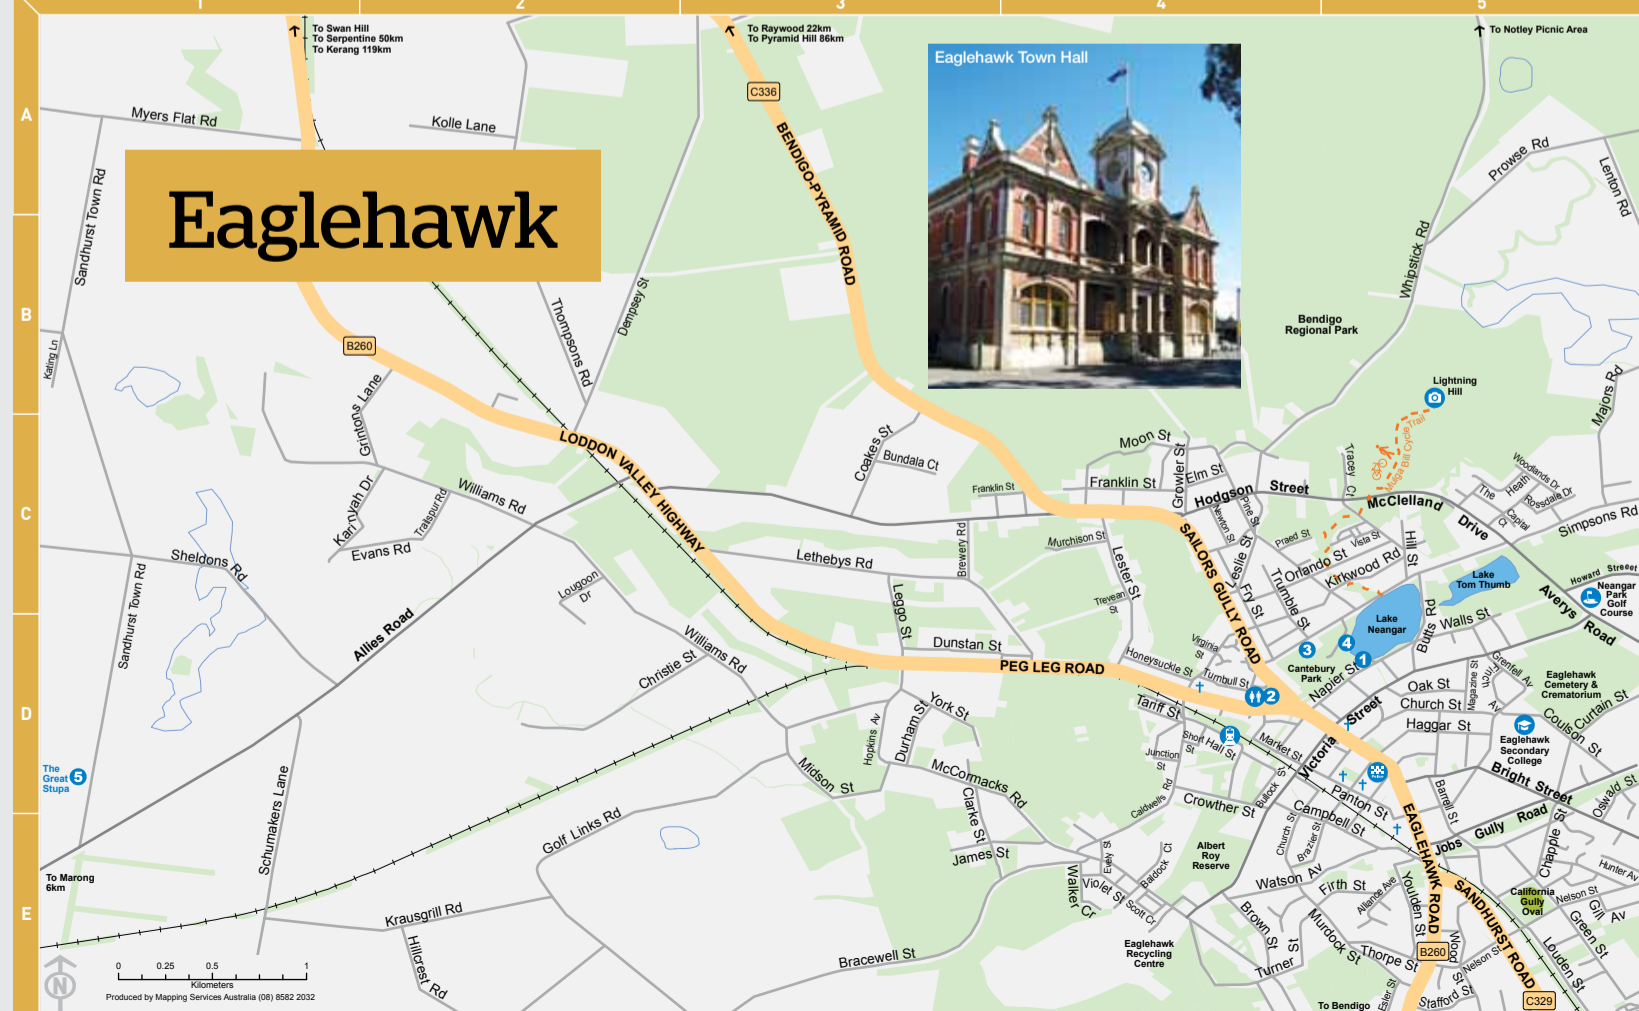

BENDIGO VISITOR CENTRE

Australia's grandest Visitor Centre

TALK TO A LOCAL

Visit us in the heart of Bendigo at the grand historic Post Office.

FREE BOOKING SERVICE

- MYKI • Free WIFI
- Maps & Guide Books
- Historic Building Tours • Tickets
- Accommodation • Tours & Attractions

UNIQUELY BENDIGO

Bendigo's premier outlet for quality gifts and souvenirs. Take a piece of Bendigo home with you or visit us online at www.uniquelybendigo.com

LIVING ARTS SPACE

Connect with the local arts scene in a dynamic contemporary arts space showcasing unique regional talents, with a changing exhibition program.

POST OFFICE GALLERY

A satellite space of Bendigo Art Gallery offering a changing exhibition program exploring the region's proud history.

#explorebendigo

Bendigo Visitor Centre
Open everyday from 9am-5pm (except Christmas Day)
51-67 Pall Mall, Bendigo 3550
P 1800 813 153 • W bendigotourism.com