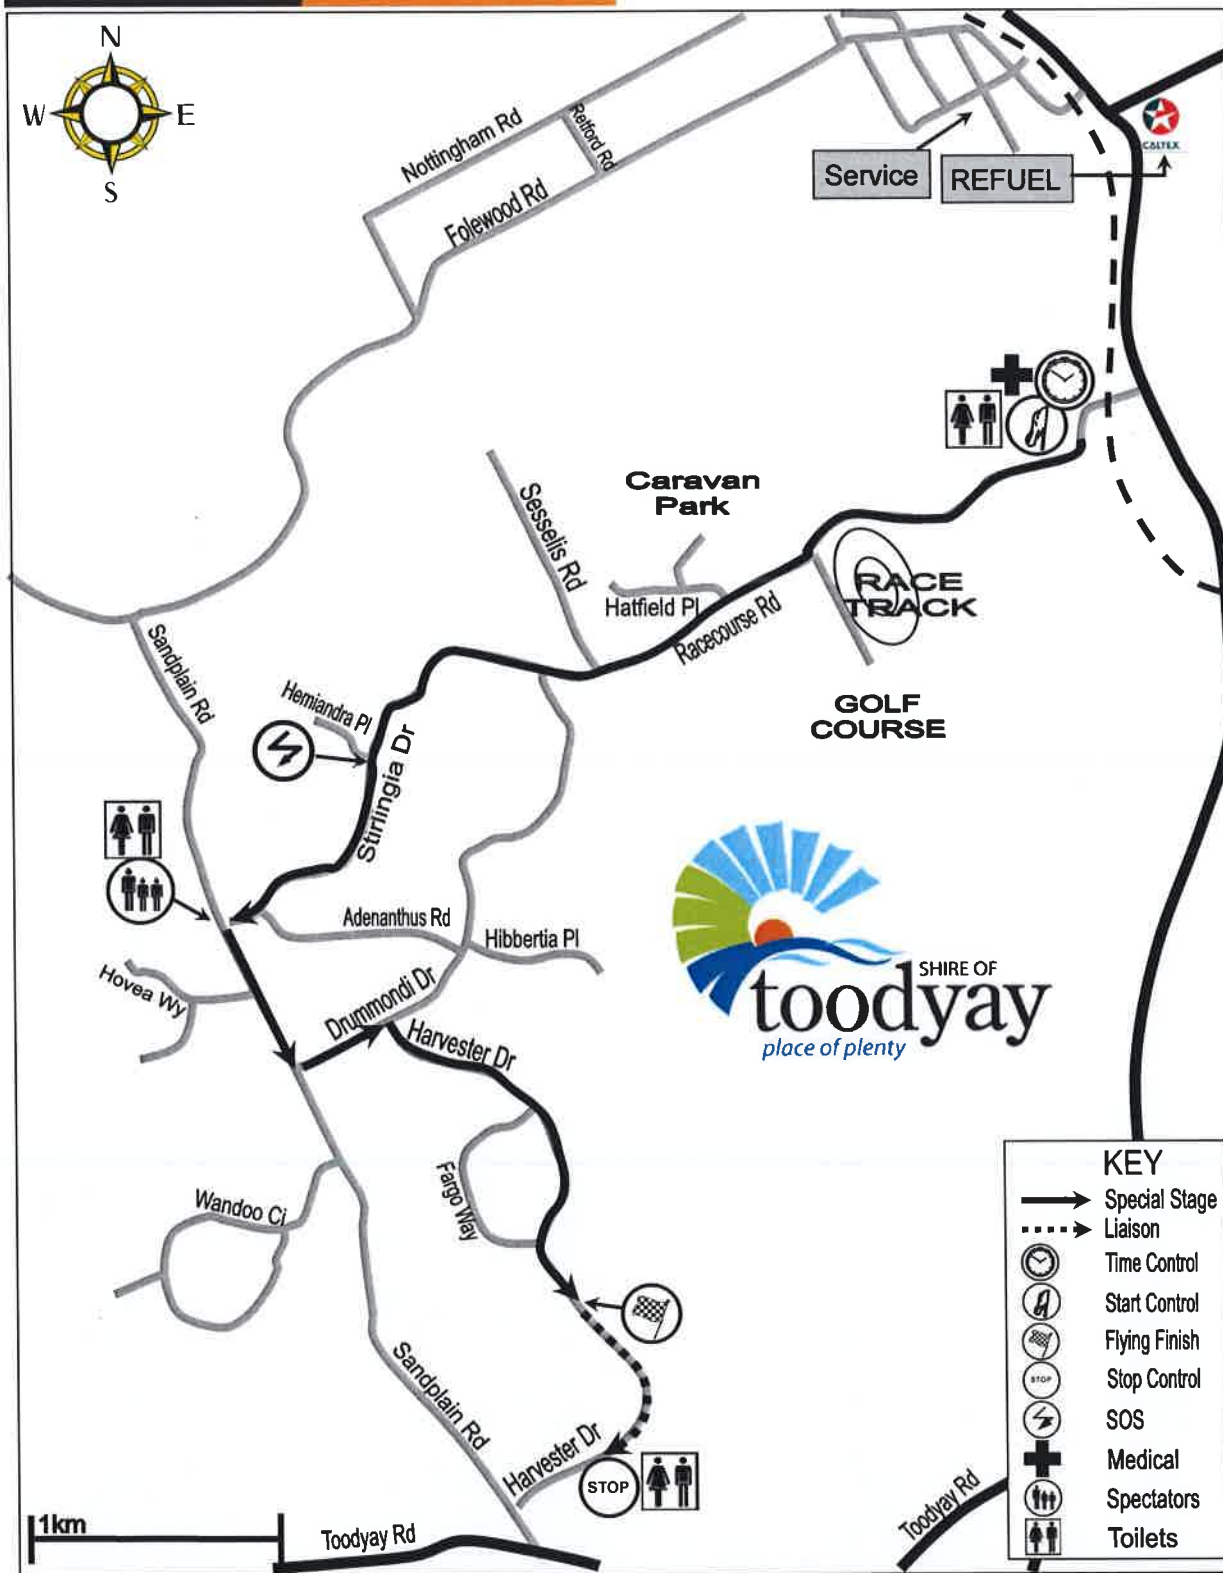

Rally Service
9:15am to 10:30am
10:30am to 11:45am
12:55pm to 2:10pm

ROAD CLOSURE TIMES			
Date	Road Closed	Rally Action	Road Open
15th August	10:45am	11:15am to 12:15pm 12:35pm to 1:35pm	3:00pm**

Road Open time is approximate only, the roads will be opened as soon as it is safe to do so.

ROAD CLOSURE TIMES			
Date	Road Closed	Rally Action	Road Open
15th August	9:30am	10:30am to 11:30am 12:15pm to 1:15pm	2:15pm

Road Open time is approximate only, the roads will be opened as soon as it is safe to do so.

ROAD CLOSURE TIMES			
Date	Road Closed	Rally Action	Road Open
15th August	8:00am	9:00am to 10:00am 10:05am to 11:05am	11:00am**

Road Open time is approximate only, the roads will be opened as soon as it is safe to do so.
**Also see Toodyay Special Stage that uses similar roads on Saturday from 11.15am