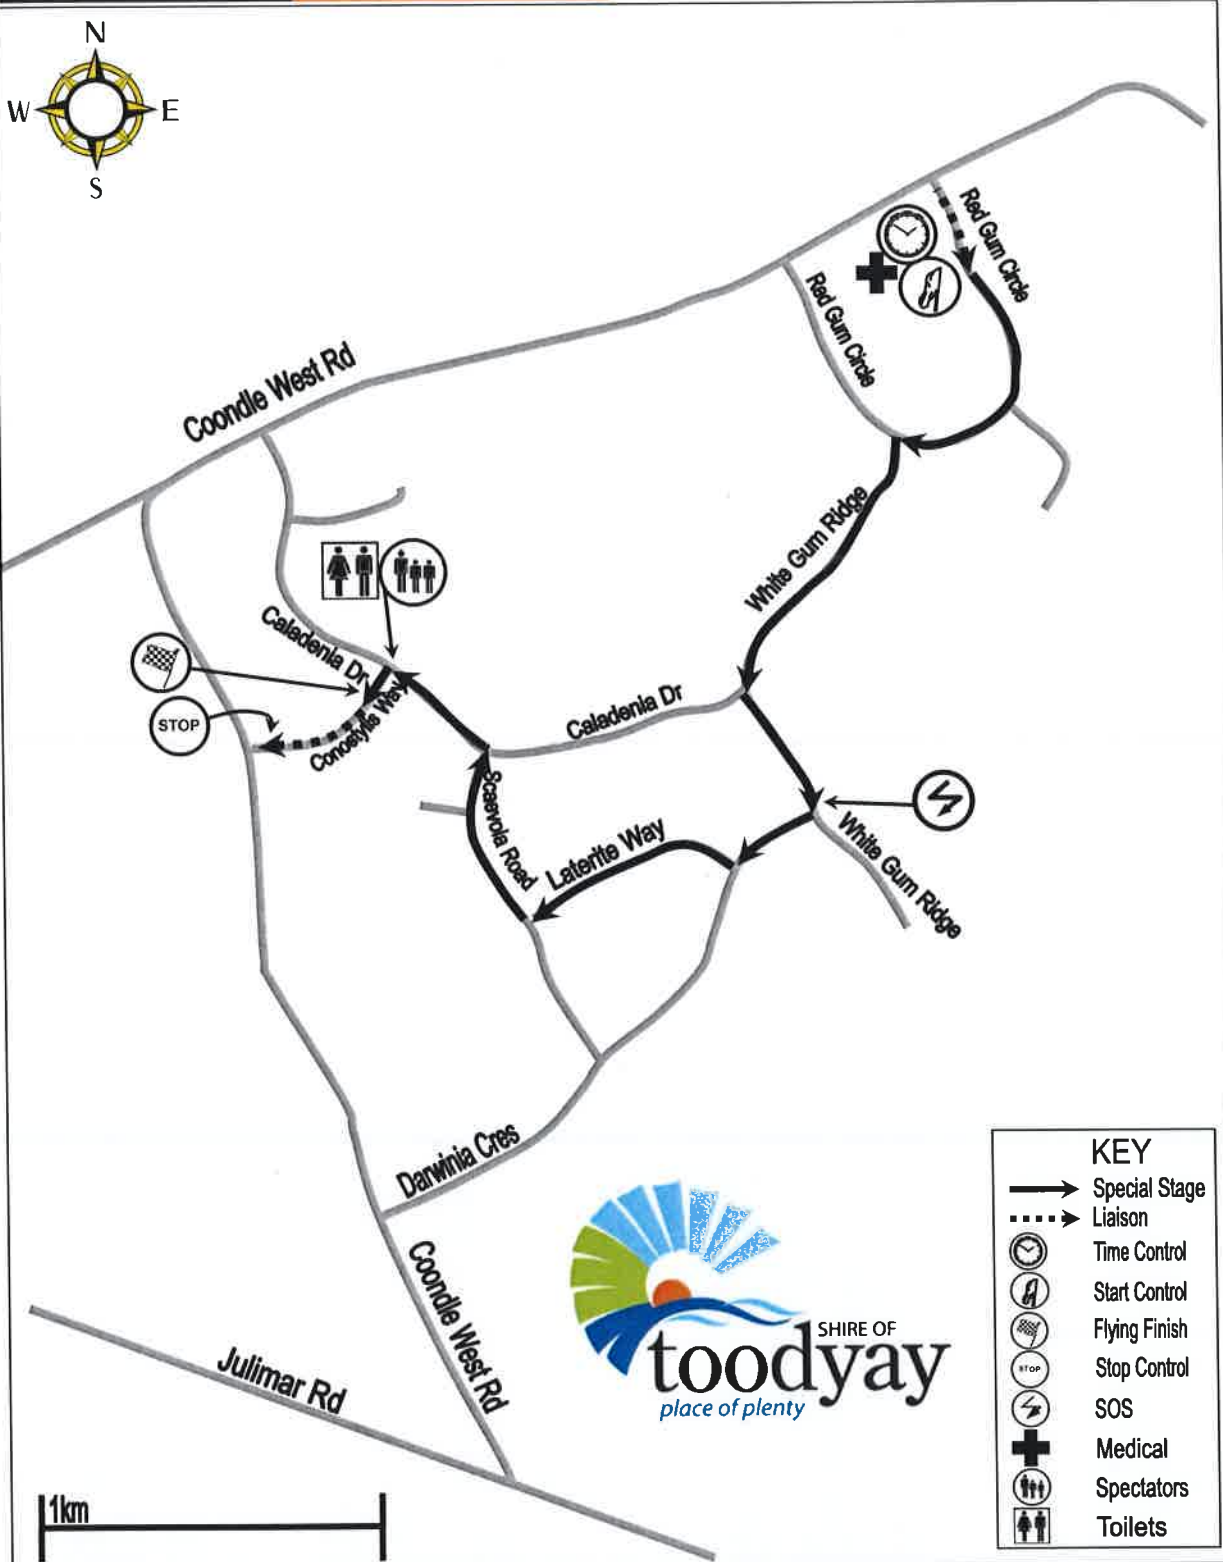

Rally Service
9:15am to 10:30am
10:30am to 11:45am
12:55pm to 2:10pm

ROAD CLOSURE TIMES			
Date	Road Closed	Rally Action	Road Open
15th August	10:45am	11:15am to 12:15pm 12:35pm to 1:35pm	3:00pm**

Road Open time is approximate only, the roads will be opened as soon as it is safe to do so.

**** Also see Racecourse Special Stage that uses similar roads on Saturday morning**

KEY	
	Special Stage
	Liaison
	Time Control
	Start Control
	Flying Finish
	Stop Control
	SOS
	Medical
	Spectators
	Toilets

ROAD CLOSURE TIMES			
Date	Road Closed	Rally Action	Road Open
15th August	9:30am	10:30am to 11:30am 12:15pm to 1:15pm	2:15pm

Road Open time is approximate only, the roads will be opened as soon as it is safe to do so.

ROAD CLOSURE TIMES			
Date	Road Closed	Rally Action	Road Open
15th August	8:00am	9:00am to 10:00am 10:05am to 11:05am	11:00am**

Road Open time is approximate only, the roads will be opened as soon as it is safe to do so.
**Also see Toodyay Special Stage that uses similar roads on Saturday from 11.15am