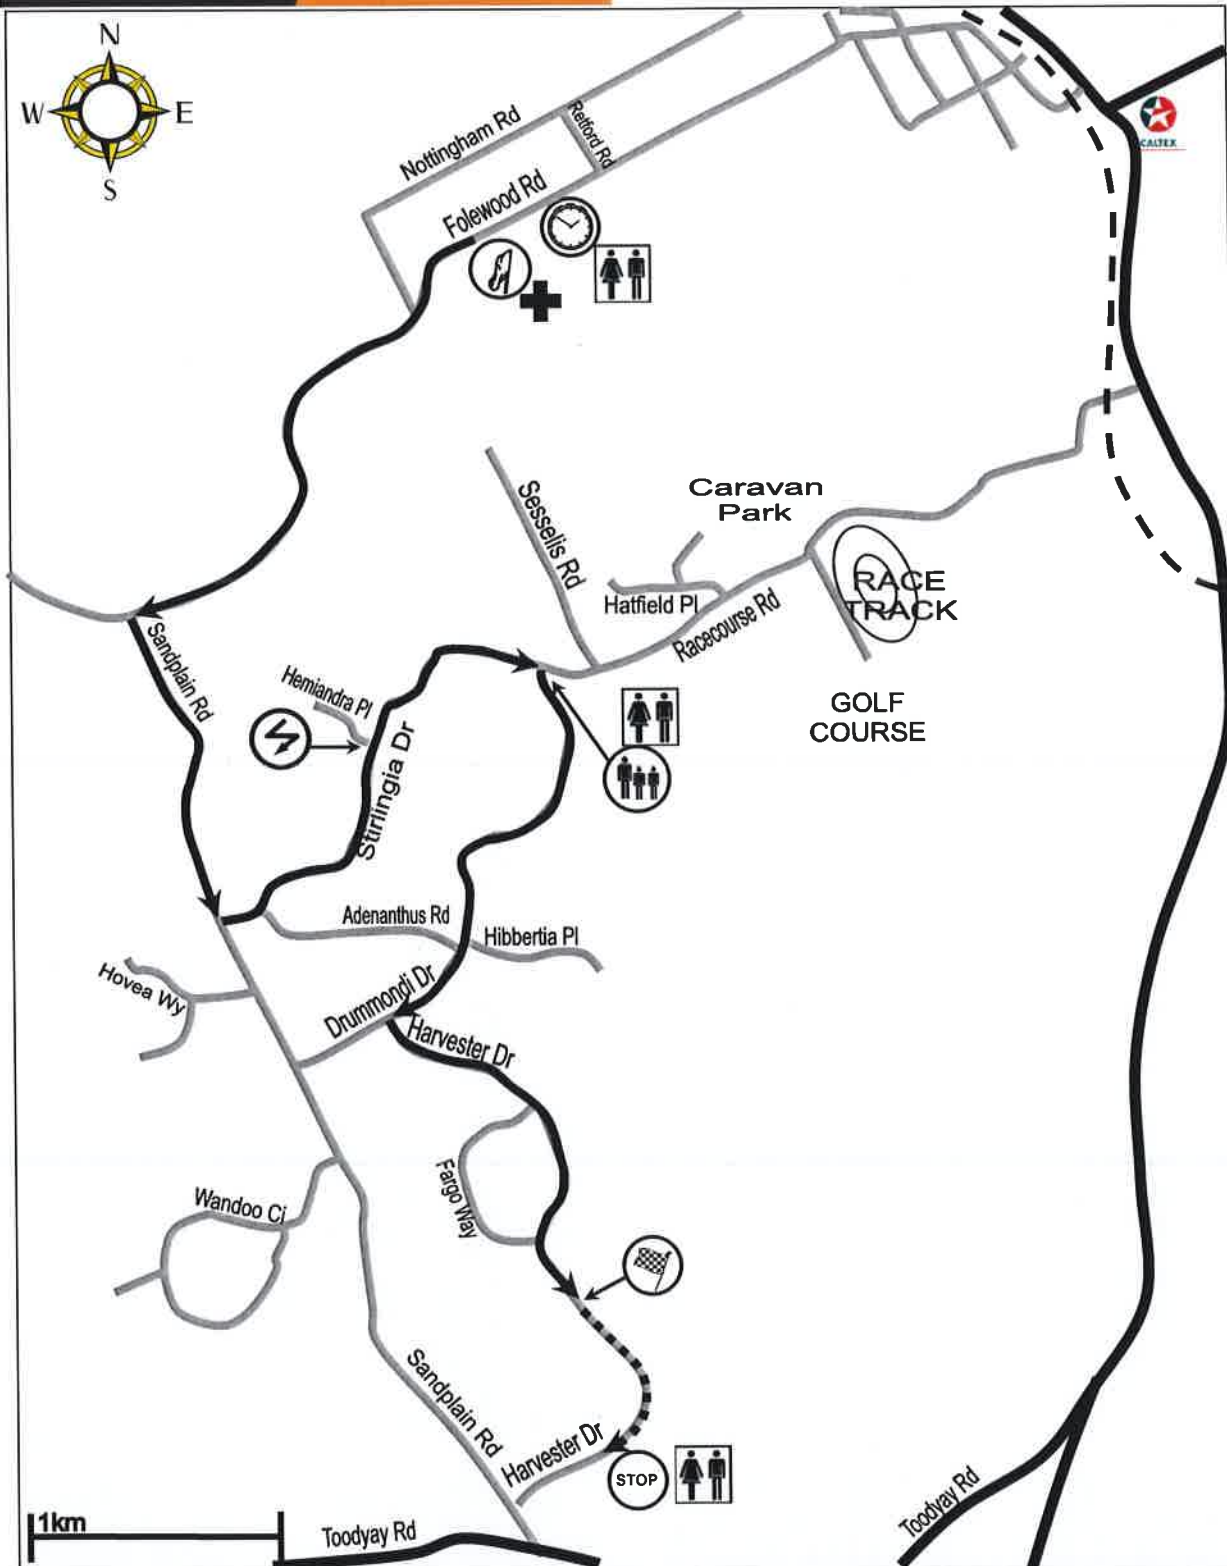

Rally Service
9:15am to 10:30am
10:30am to 11:45am
12:55pm to 2:10pm

ROAD CLOSURE TIMES			
Date	Road Closed	Rally Action	Road Open
15th August	10:45am	11:15am to 12:15pm 12:35pm to 1:35pm	3:00pm**

Road Open time is approximate only, the roads will be opened as soon as it is safe to do so.

**** Also see Racecourse Special Stage that uses similar roads on Saturday morning**

KEY	
	Special Stage
	Liaison
	Time Control
	Start Control
	Flying Finish
	Stop Control
	SOS
	Medical
	Spectators
	Toilets

ROAD CLOSURE TIMES			
Date	Road Closed	Rally Action	Road Open
15th August	9:30am	10:30am to 11:30am 12:15pm to 1:15pm	2:15pm

Road Open time is approximate only, the roads will be opened as soon as it is safe to do so.

ROAD CLOSURE TIMES			
Date	Road Closed	Rally Action	Road Open
15th August	8:00am	9:00am to 10:00am 10:05am to 11:05am	11:00am**

Road Open time is approximate only, the roads will be opened as soon as it is safe to do so.
**Also see Toodyay Special Stage that uses similar roads on Saturday from 11.15am